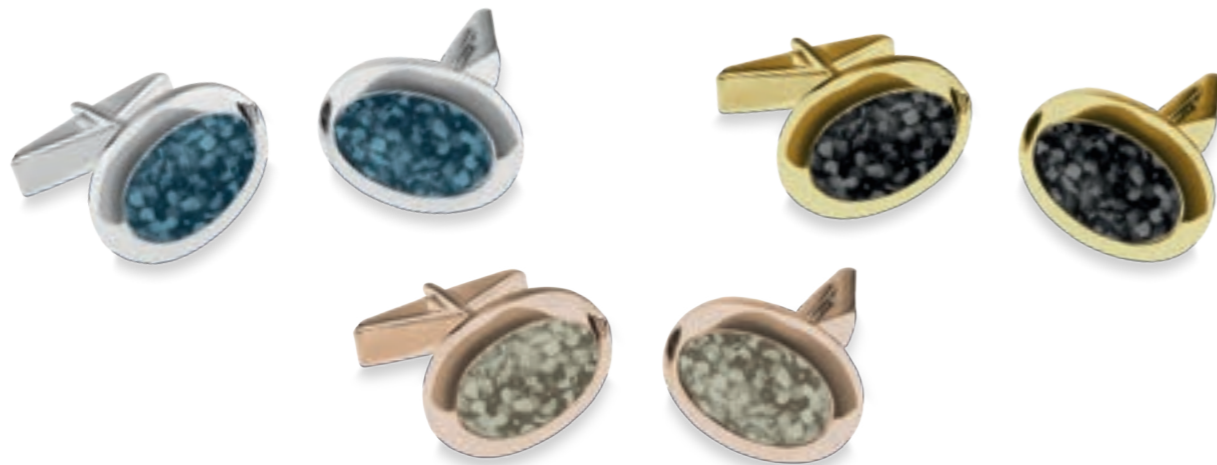

EverWith® Gents Oval Memorial Ashes Cufflinks
(EW-CL-602-Blue)

£225.00
£920.00

Can be engraved up to 25 characters

EverWith® Gents Classic Round Memorial Ashes Cufflinks
(EW-CL-605-Purple)

£220.00
£740.00

Can be engraved up to 5 characters

EverWith® Gents Fancy Round Memorial Ashes Cufflinks with Fine Crystals
(EW-CL-604-Blue)

£235.00
£895.00

Can be engraved up to 25 characters

EverWith® Gents Fancy Oval Memorial Ashes Cufflinks with Fine Crystals
(EW-CL-603-Black)

£255.00
£870.00

Can be engraved up to 25 characters

Memorial Ashes Charm Beads

EverWith® have a small collection of stunning, dainty memorial charm beads.

The coloured resin will safely hold the ashes or hair within it. The charm beads are designed to fit most brands of charm bracelets.

The resin holds the ashes suspended within it where they glisten as they catch the light, and each charm is individually crafted to provide you with a very special memory.

Engraving is available on the side of certain charm beads, but not all charm beads can be engraved. Where possible, these charm beads show the maximum number of characters that can be engraved at an extra cost of £39.

For the full specification / dimensions of each jewellery piece please refer to our website or contact our friendly customer service team.