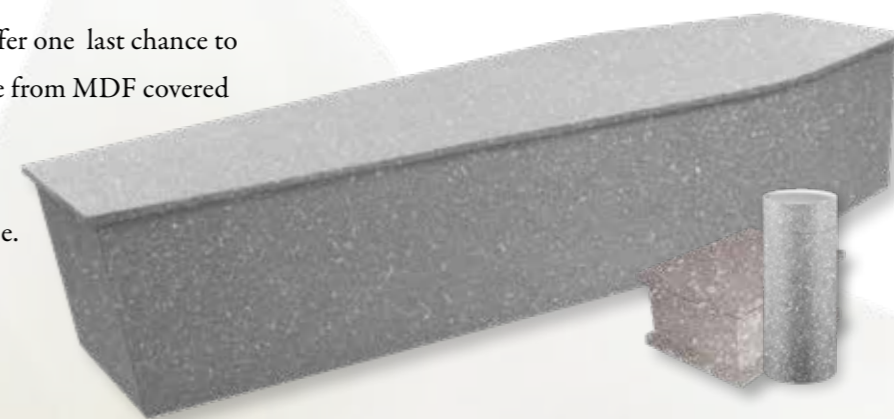

Coffin and Casket Range

Coffin Selection

The Reflections

The reflection range of coffins cover many themes in a variety of different styles. With matching Ashes Caskets and Scatter Tubes available.

*Battle of Britain pictured.

Reflections Glitter

Sensational glitter coffins offer one last chance to sparkle. The coffins are made from MDF covered with diamond glitter paper.

Also available as an Ashes Casket or Scatter Tube.

The Whitby Woodland

An oak style veneer coffin using Nil Formaldehyde Board. Polished with natural water based polish. Available with bar handles, ring handles, or rope handles.

Coffin Selection

The Burntwood 
Light oak effect with matching moulds.

The Carlton

A solid paulownia coffin with routed panel sides and ends, with a raised lid.

The Barnard

Traditionally crafted solid oak coffin with feature deep panels to the sides and ends. Has a high raised lid and is polished to a rich gloss finish